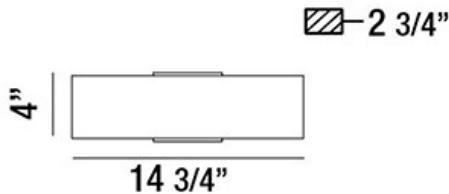

### PRODUCT DETAILS

No.	:	30143-012
Product Color	:	ALUMINUM
Product Material	:	METAL
Shade / Accent Colour	:	ALUMINUM
Width	:	14.75"
Height	:	4"
Ext	:	2.75"
Weight	:	2.8LBS

### TECHNICAL DETAILS

Light Direction	:	UP AND DOWN
Canopy / Backplate Length	:	13.5"
Canopy / Backplate Height	:	2.5"
Canopy / Backplate Width	:	1.25"
Driver	:	9W ES CONSTANT CURRENT DRIVER
Adjustable Lamp Head	:	NO
Mounting	:	UP OR DOWN
IP Rating	:	DRY
Location	:	DAMP
Approval	:	