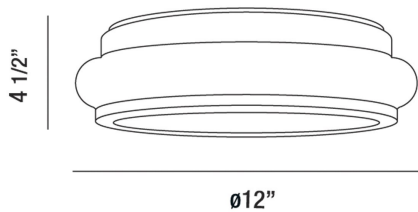

PROJECT INFORMATION

Job Name: Date: Category:

Comments: