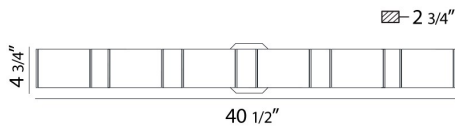

DAKOTA, 41" VANITY LIGHT

PRODUCT DETAILS

No.	:	30093-027
Product Color	:	SATIN NICKEL
Product Material	:	METAL
Shade / Accent Colour	:	WHITE
Shade / Accent Material	:	GLASS
Width	:	40.5"
Height	:	4.75"
Ext	:	2.75"
Weight	:	5lbs

LIGHT SOURCE DETAILS

Light Source Type	:	INTEGRATED LED
Input Voltage	:	120V
Bulb Voltage	:	120V
Total Wattage	:	30W
Total Lumen	:	2280lm
Kelvin	:	3000K
CRI	:	80+
Dimmable	:	Yes

OPTIONS AVAILABLE

ITEM NO.	FINISH	SHADE
30093-010	CHROME	WHITE
30093-027	SATIN NICKEL	WHITE

TECHNICAL DETAILS

Light Direction	:	Down
Adjustable Lamp Head	:	No
Location	:	DAMP
Approval	:	

PROJECT INFORMATION

 Job Name: Date: Category:

 Comments: