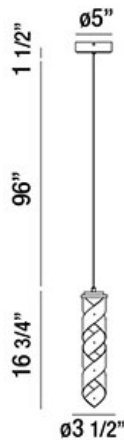

BANDERIA, 17IN INTEGRATED LED PENDANT

PRODUCT DETAILS

No.	:	30084-018
Product Color	:	BRONZE-GOLD MIX
Product Material	:	METAL
Shade / Accent Colour	:	BRONZE
Shade / Accent Material	:	GLASS
Diameter	:	3.5"
Height	:	16.75"
Overall Height	:	114.25"
Weight	:	3.5LBS

LIGHT SOURCE DETAILS

Number of Bulbs	:	1
Light Source	:	LED
Light Source Type	:	INTEGRATED LED
Input Voltage	:	120V
Bulb Voltage	:	120V
Socket Type	:	INTEGRATED
Wattage	:	1 X 9.2W
Total Wattage	:	9.2W
Delivered Lumens	:	110LM
Kelvin	:	3000K
CRI	:	80
Bulb Included	:	YES
Dimmable	:	YES

OPTIONS AVAILABLE

ITEM NO.	FINISH	SHADE
30084-018	BRONZE-GOLD MIX	BRONZE/GOLD

TECHNICAL DETAILS

Light Direction	:	DOWN
Hanging Support Type	:	WIRE
Hanging Support Length	:	96"
Canopy / Backplate Height	:	1.5"
Canopy / Backplate Dia.	:	5"
Adjustable Lamp Head	:	NO
IP Rating	:	IP22
Location	:	DRY
Approval	:	
Beam Angle	:	360