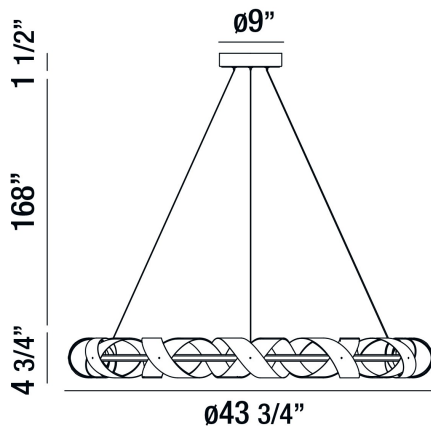

BANDERIA, 44IN INTEGRATED LED CHANDELIER

PRODUCT DETAILS

No.	:	30079-014
Product Color	:	BRONZE-GOLD MIX
Product Material	:	METAL
Shade / Accent Colour	:	BRONZE
Shade / Accent Material	:	GLASS
Diameter	:	43.75"
Height	:	4.75"
Overall Height	:	174.25"
Weight	:	12.5LBS

LIGHT SOURCE DETAILS

Number of Bulbs	:	1
Light Source	:	LED
Light Source Type	:	INTEGRATED LED
Input Voltage	:	120V
Bulb Voltage	:	120V
Socket Type	:	INTEGRATED
Wattage	:	1 X 60W
Total Wattage	:	60W
Delivered Lumens	:	815LM
Kelvin	:	3000K
CRI	:	80
Bulb Included	:	YES
Dimmable	:	YES

OPTIONS AVAILABLE

ITEM NO.	FINISH	SHADE
30079-014	BRONZE-GOLD MIX	BRONZE/GOLD

TECHNICAL DETAILS

Light Direction	:	DOWN
Hanging Support Type	:	AIRCRAFT CABLE
Hanging Support Length	:	168"
Canopy / Backplate Height	:	1.5"
Canopy / Backplate Dia.	:	9"
Adjustable Lamp Head	:	NO
IP Rating	:	IP22
Approval	:	
Beam Angle	:	360