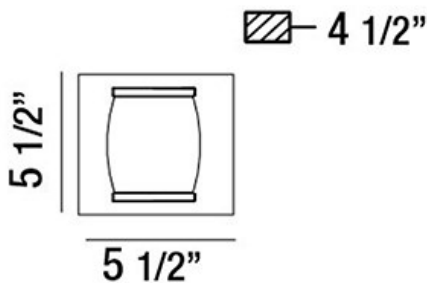

TECHNICAL DETAILS

Light Direction	:	Up and Down
Adjustable Lamp Head	:	No
Mounting	:	Up or Down
Location	:	DAMP
Approval	: