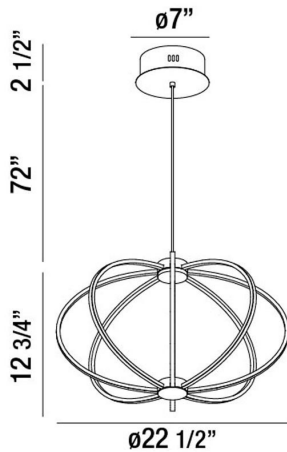

LEGGERO, 23" ROUND PENDANT

OPTIONS AVAILABLE

ITEM NO.	FINISH	SHADE
30035-010	GOLD	FROSTED/GOLD
30035-027	WHITE	FROSTED/WHITE
30035-034	BLACK	FROSTED/BLACK

PRODUCT DETAILS

No.	:	30035-010
Product Color	:	GOLD
Product Material	:	ALUMINUM
Shade / Accent Colour	:	FROSTED/GOLD
Shade / Accent Material	:	ACRYLIC/ALUMINUM
Diameter	:	22.5"
Height	:	12.75"
Overall Height	:	87.25"
Weight	:	3.7lbs

LIGHT SOURCE DETAILS

Light Source Type	:	INTEGRATED LED
Input Voltage	:	120V
Bulb Voltage	:	120V
Socket Type	:	LED
Total Wattage	:	36W
Delivered Lumens	:	2300lm
Kelvin	:	3000K
CRI	:	80+
Dimmable	:	Yes

TECHNICAL DETAILS

Light Direction	:	Down
Hanging Support Type	:	AIRCRAFT CABLE
Hanging Support Length	:	72"
Canopy / Backplate Height	:	2.5"
Canopy / Backplate Dia.	:	7"
Adjustable Lamp Head	:	No
Location	:	DRY
Approval	:	