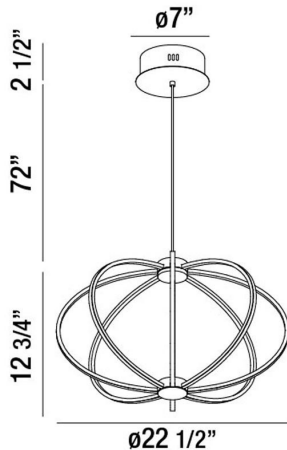

## LEGGERO, 23" ROUND PENDANT

### PRODUCT DETAILS

No.	:	30035-010
Product Color	:	GOLD
Product Material	:	ALUMINUM
Shade / Accent Colour	:	FROSTED/GOLD
Shade / Accent Material	:	ACRYLIC/ALUMINUM
Diameter	:	22.5"
Height	:	12.75"
Overall Height	:	87.25"
Weight	:	3.7LBS

### TECHNICAL DETAILS

Light Direction	:	DOWN
Hanging Support Type	:	AIRCRAFT CABLE
Hanging Support Length	:	72"
Canopy / Backplate Height	:	2.5"
Canopy / Backplate Dia.	:	7"
Adjustable Lamp Head	:	NO
IP Rating	:	DRY
Location	:	DRY
Approval	:	