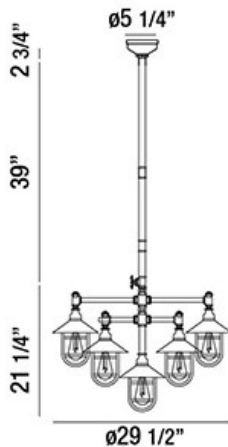

ZINCO, 30" ROUND CHANDELIER

PRODUCT DETAILS

No.	:	30030-015
Product Color	:	AGED SILVER
Product Material	:	METAL
Diameter	:	29.5"
Height	:	21.25"
Overall Height	:	63"
Weight	:	14.3lbs

LIGHT SOURCE DETAILS

Number of Bulbs	:	5
Light Source	:	Incandescent
Light Source Type	:	EDISON
Input Voltage	:	120V
Socket Type	:	E26
Wattage	:	60W
Total Wattage	:	300W
Bulb Included	:	Yes
Dimmable	:	Yes

OPTIONS AVAILABLE

ITEM NO.	FINISH	SHADE
30030-015	AGED SILVER	

TECHNICAL DETAILS

Light Direction	:	Down
Hanging Support Type	:	ROD
Hanging Support Length	:	39"
Rods Included	:	3"+6"+12"+18"
Canopy / Backplate Height	:	2.75"
Canopy / Backplate Dia.	:	5.25"
Adjustable Lamp Head	:	No
Location	:	DRY
Approval	:	