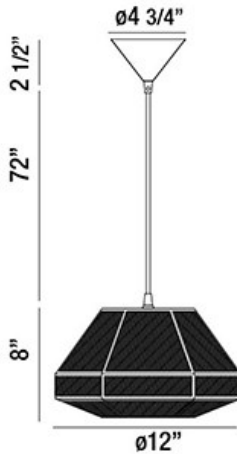

RECINTO, 12" ROUND PENDANT

OPTIONS AVAILABLE

ITEM NO.	FINISH	SHADE
30016-019	CHROME	FROSTED
30016-026	BRONZE	FROSTED

PRODUCT DETAILS

No.	:	30016-026
Product Color	:	BRONZE
Product Material	:	METAL
Shade / Accent Colour	:	GLASS
Shade / Accent Material	:	GLASS
Diameter	:	12"
Height	:	8"
Overall Height	:	82.5"
Weight	:	2.6LBS

TECHNICAL DETAILS

Light Direction	:	DOWN
Hanging Support Type	:	WIRE
Hanging Support Length	:	72"
Canopy / Backplate Height	:	2.5"
Canopy / Backplate Dia.	:	4.75"
Adjustable Lamp Head	:	NO
IP Rating	:	DRY
Location	:	DRY
Approval	:	