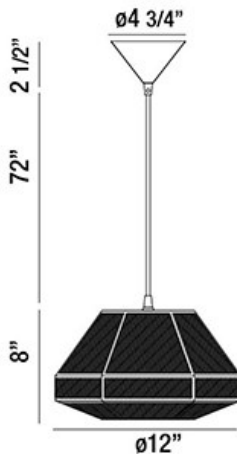

RECINTO, 12" ROUND PENDANT

PRODUCT DETAILS

No.	:	30016-019
Product Color	:	CHROME
Product Material	:	METAL
Shade / Accent Colour	:	GLASS
Shade / Accent Material	:	GLASS
Diameter	:	12"
Height	:	8"
Overall Height	:	82.5"
Weight	:	2.6LBS

LIGHT SOURCE DETAILS

Number of Bulbs	:	1
Light Source	:	BULB
Light Source Type	:	A19
Input Voltage	:	120V
Bulb Voltage	:	120V
Socket Type	:	E26
Wattage	:	1 X 60W
Total Wattage	:	60W
Bulb Included	:	NO
Dimmable	:	YES

OPTIONS AVAILABLE

ITEM NO.	FINISH	SHADE
30016-019	CHROME	FROSTED
30016-026	BRONZE	FROSTED

TECHNICAL DETAILS

Light Direction	:	DOWN
Hanging Support Type	:	WIRE
Hanging Support Length	:	72"
Canopy / Backplate Height	:	2.5"
Canopy / Backplate Dia.	:	4.75"
Adjustable Lamp Head	:	NO
IP Rating	:	DRY
Location	:	DRY
Approval	:	