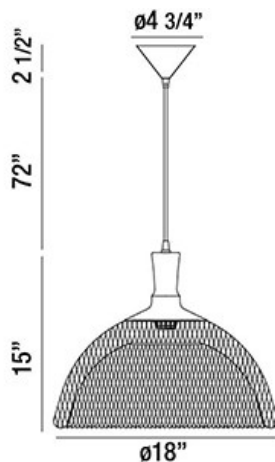

FILO, 18" ROUND PENDANT

PRODUCT DETAILS

No.	:	30011-014
Product Color	:	CHROME
Product Material	:	METAL
Shade / Accent Colour	:	CHROME
Shade / Accent Material	:	METAL WIRE
Diameter	:	18"
Height	:	15"
Overall Height	:	89.5"
Weight	:	3.7LBS

LIGHT SOURCE DETAILS

Number of Bulbs	:	1
Light Source	:	BULB
Light Source Type	:	EDISON
Input Voltage	:	120V
Bulb Voltage	:	120V
Socket Type	:	E26
Wattage	:	1 X 60W
Total Wattage	:	60W
Bulb Included	:	YES
Dimmable	:	YES

OPTIONS AVAILABLE

ITEM NO.	FINISH	SHADE
30011-014	CHROME	CHROME

TECHNICAL DETAILS

Light Direction	:	DOWN
Hanging Support Type	:	WIRE
Hanging Support Length	:	72"
Canopy / Backplate Height	:	2.5"
Canopy / Backplate Dia.	:	4.75"
Adjustable Lamp Head	:	NO
IP Rating	:	DRY
Location	:	DRY
Approval	:	