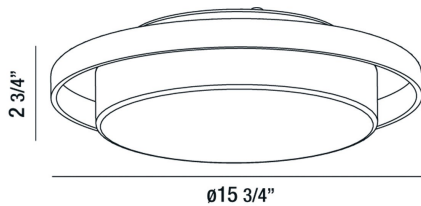

PROJECT INFORMATION

Job Name: Date: Category:

Comments: