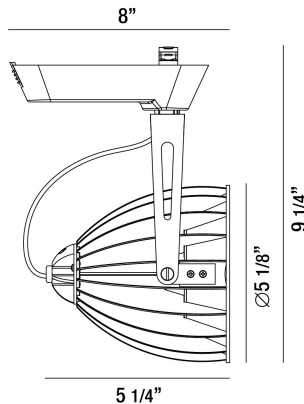

29680, 1-LIGHT 30W LED

PRODUCT DETAILS

No.	:	29680-35-01
Product Color	:	BLACK
Length	:	5.25"
Diameter	:	5.125"
Height	:	9.25"
Ext	:	8"
Weight	:	0.7lbs

LIGHT SOURCE DETAILS

Light Source Type	:	INTEGRATED LED
Input Voltage	:	120V
Bulb Voltage	:	120V
Socket Type	:	LED
Total Wattage	:	30W
Initial Lumens	:	2400lm
Kelvin	:	3500K
CRI	:	80
Dimmable	:	Yes

OPTIONS AVAILABLE

ITEM NO.	FINISH	SHADE
29680-35-01	BLACK	
29680-35-02	WHITE	

TECHNICAL DETAILS

Light Direction	:	Down
Adjustable Lamp Head	:	Yes
IP Rating	:	20
Location	:	DRY
Approval	:	
Title 24	:	Yes
Beam Angle	:	30
Vertical Adjustment	:	90
Horizontal Adjustment	:	340