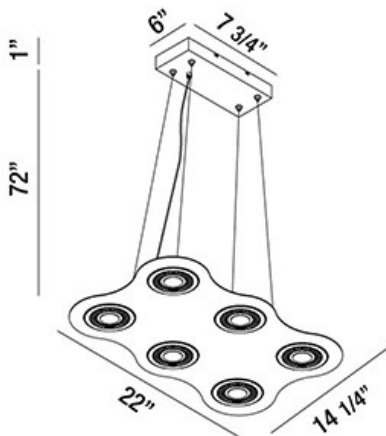

VISION, 22" PENDANT

PRODUCT DETAILS

No.	:	29484-010
Product Color	:	WHITE/BLACK
Product Material	:	METAL
Shade / Accent Material	:	~
Length	:	22"
Width	:	14.25"
Overall Height	:	73"
Weight	:	29.5lbs

LIGHT SOURCE DETAILS

Light Source Type	:	INTEGRATED LED
Input Voltage	:	120V
Bulb Voltage	:	120V
Socket Type	:	LED
Total Wattage	:	30W
Initial Lumens	:	2700lm
Kelvin	:	3000K
CRI	:	80+
Dimmable	:	Yes

OPTIONS AVAILABLE

ITEM NO.	FINISH	SHADE
29484-010	WHITE/BLACK	

TECHNICAL DETAILS

Light Direction	:	Down
Hanging Support Type	:	AIRCRAFT CABLE
Hanging Support Length	:	72"
Canopy / Backplate Length	:	7.75"
Canopy / Backplate Height	:	1"
Canopy / Backplate Width	:	6"
Adjustable Lamp Head	:	No
Location	:	DRY