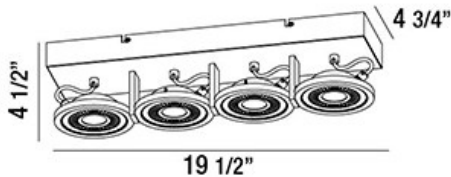

### PRODUCT DETAILS

No.	:	29482-016
Product Color	:	WHITE
Length	:	19.5"
Width	:	4.75"
Height	:	4.5"
Weight	:	6.7lbs

### LIGHT SOURCE DETAILS

Light Source Type	:	INTEGRATED LED
Input Voltage	:	120V
Bulb Voltage	:	120V
Socket Type	:	LED
Total Wattage	:	20W
Initial Lumens	:	1800lm
Kelvin	:	3000K
CRI	:	80
Dimmable	:	Yes

### TECHNICAL DETAILS

Light Direction	:	Down
Adjustable Lamp Head	:	No
Approval	:	
Title 24	:	Yes
Beam Angle	:	60
Vertical Adjustment	:	90
Horizontal Adjustment	:	360