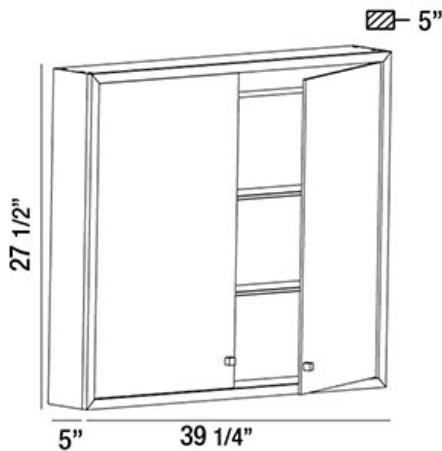

PROJECT INFORMATION

Job Name: Date: Category:

Comments: