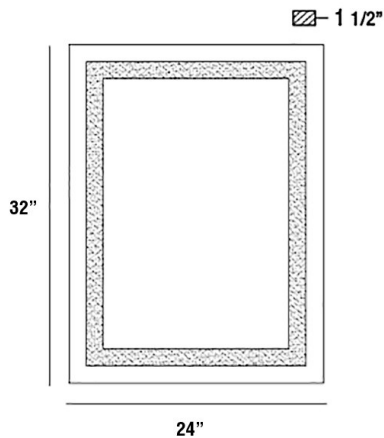

OPTIONS AVAILABLE

ITEM NO.	FINISH	SHADE
29108-015