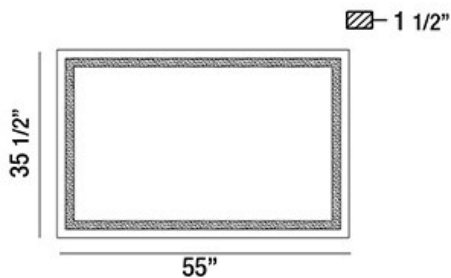

TECHNICAL DETAILS

Hanging Support Type	:	J-BOX
IP Rating	:	IP22
Location	:	DAMP
Approval	:	
Beam Angle	:	360

PROJECT INFORMATION

Job Name: Date: Type:

Comments: