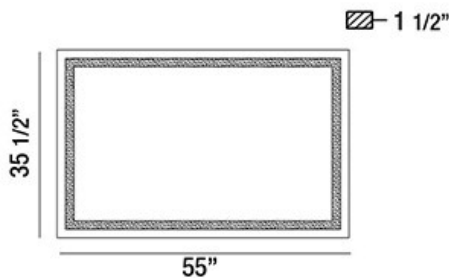

PROJECT INFORMATION

Job Name: Date: Type:

Comments: