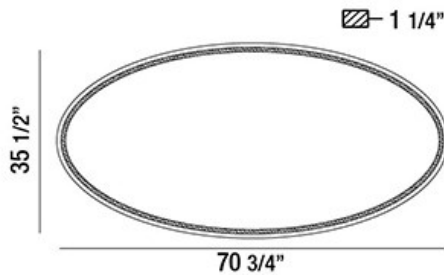

TECHNICAL DETAILS

IP Rating	:	44
Location	:	DAMP
Approval	:	

PROJECT INFORMATION

Job Name: Date: Type:

Comments: