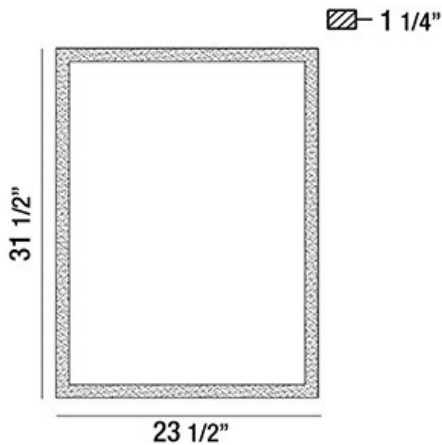

BENJI, 32IN INTEGRATED LED MIRROR

PRODUCT DETAILS

No.	:	29105-014
Product Color	:	ANODIZED SILVER
Shade / Accent Material	:	GLASS
Width	:	23.5"
Height	:	31.5"
Ext	:	1.25"
Weight	:	17.6LBS

LIGHT SOURCE DETAILS

Number of Bulbs	:	0
Light Source	:	LED
Light Source Type	:	INTEGRATED LED
Input Voltage	:	120V
Bulb Voltage	:	120V
Socket Type	:	INTEGRATED
Wattage	:	0 X 24W
Total Wattage	:	24W
Delivered Lumens	:	840LM
Kelvin	:	3000/4500/6400K
CRI	:	90
Bulb Included	:	YES
Dimmable	:	NO

OPTIONS AVAILABLE

ITEM NO.	FINISH	SHADE
29105-014	ANODIZED SILVER	

TECHNICAL DETAILS

Hanging Support Type	:	J-BOX
IP Rating	:	IP22
Location	:	DAMP
Approval	:	
Beam Angle	:	360

PROJECT INFORMATION

Job Name: Date: Type:

Comments: