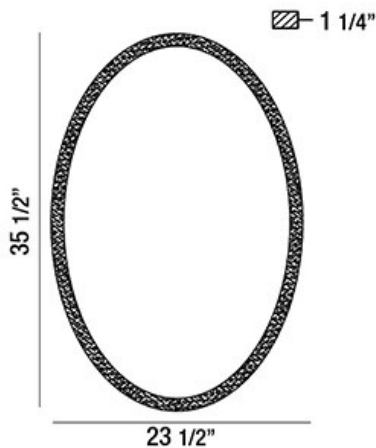

PROJECT INFORMATION

Job Name: Date: Type:

Comments: