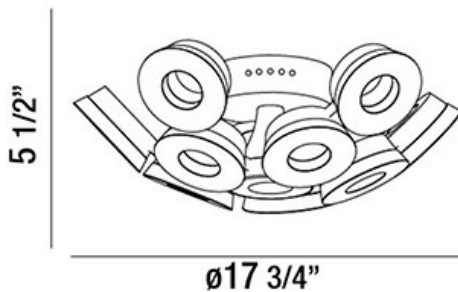

GLENDALE, 18" CEILING MOUNT

OPTIONS AVAILABLE

ITEM NO.	FINISH	SHADE
29096-022	BLACK	FROSTED/BLACK

PRODUCT DETAILS

No.	:	29096-022
Product Color	:	BLACK
Product Material	:	ALUMINUM
Shade / Accent Colour	:	FROSTED/BLACK
Shade / Accent Material	:	ACRYLIC/ALUMINUM
Diameter	:	17.75"
Height	:	5.5"
Weight	:	6.8lbs

LIGHT SOURCE DETAILS

Light Source Type	:	INTEGRATED LED
Input Voltage	:	120V
Bulb Voltage	:	120V
Total Wattage	:	24W
Initial Lumens	:	3000lm
Kelvin	:	4200K
CRI	:	80+
Dimmable	:	Yes

TECHNICAL DETAILS

Adjustable Lamp Head	:	No
Location	:	DRY
Approval	:	