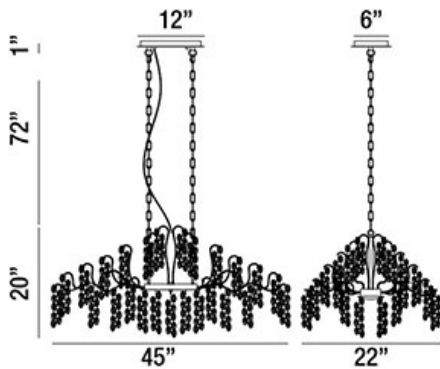

## CAMPOBASSO, 10-LIGHT 45IN CHANDELIER

### PRODUCT DETAILS

No.	:	29061-013
Product Color	:	GOLD
Product Material	:	METAL
Shade / Accent Colour	:	AMBER
Shade / Accent Material	:	GLASS
Length	:	45"
Width	:	22"
Height	:	20"
Overall Height	:	93"
Weight	:	35.6LBS

### LIGHT SOURCE DETAILS

Number of Bulbs	:	10
Light Source	:	BULB
Light Source Type	:	G9
Input Voltage	:	120V
Socket Type	:	G9
Wattage	:	40W
Total Wattage	:	400W
Bulb Included	:	YES
Dimmable	:	YES

### TECHNICAL DETAILS

Light Direction	:	DOWN
Hanging Support Type	:	CHAIN
Hanging Support Length	:	72"
Canopy / Backplate Length	:	12"
Canopy / Backplate Height	:	1"
Canopy / Backplate Width	:	6"
Adjustable Lamp Head	:	NO
IP Rating	:	IP22
Location	:	DRY
Approval	:	
Beam Angle	:	360