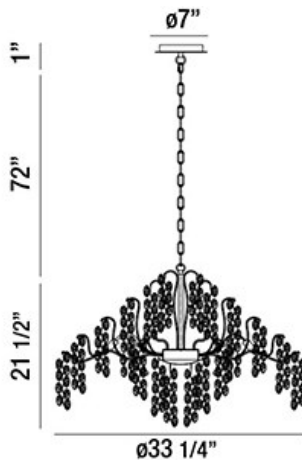

CAMPOBASSO, 33" ROUND CHANDELIER

PRODUCT DETAILS

No.	:	29060-016
Product Color	:	ANTIQUÉ GOLD
Product Material	:	METAL
Shade / Accent Colour	:	CLEAR/AMBER
Shade / Accent Material	:	HAND PRESSED GLASS
Diameter	:	33.25"
Height	:	21.5"
Overall Height	:	94.5"
Weight	:	33LBS

LIGHT SOURCE DETAILS

Number of Bulbs	:	11
Light Source	:	HALOGEN
Light Source Type	:	G9
Input Voltage	:	120V
Socket Type	:	G9
Wattage	:	40W
Total Wattage	:	440W
Bulb Included	:	YES
Dimmable	:	YES

OPTIONS AVAILABLE

ITEM NO.	FINISH	SHADE
29060-016	ANTIQUÉ GOLD	CLEAR/AMBER

TECHNICAL DETAILS

Light Direction	:	DOWN
Hanging Support Type	:	CHAIN
Hanging Support Length	:	72"
Canopy / Backplate Height	:	1"
Canopy / Backplate Dia.	:	7"
Adjustable Lamp Head	:	NO
IP Rating	:	DRY
Location	:	DRY
Approval	:	