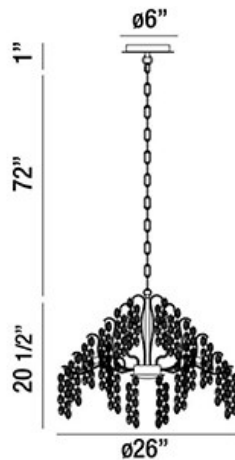

CAMPOBASSO, 8-LIGHT 26IN PENDANT CHANDELIER

PRODUCT DETAILS

No.	:	29059-010
Product Color	:	GOLD
Product Material	:	METAL
Shade / Accent Colour	:	AMBER
Shade / Accent Material	:	GLASS
Diameter	:	26"
Height	:	20.5"
Overall Height	:	93.5"
Weight	:	23.1LBS

LIGHT SOURCE DETAILS

Number of Bulbs	:	8
Light Source	:	BULB
Light Source Type	:	G9
Input Voltage	:	120V
Socket Type	:	G9
Wattage	:	8 X 40W
Total Wattage	:	320W
Bulb Included	:	YES
Dimmable	:	YES

OPTIONS AVAILABLE

ITEM NO.	FINISH	SHADE
29059-010	GOLD	CLEAR/AMBER

TECHNICAL DETAILS

Light Direction	:	DOWN
Hanging Support Type	:	CHAIN
Hanging Support Length	:	72"
Canopy / Backplate Height	:	1"
Canopy / Backplate Dia.	:	6"
Adjustable Lamp Head	:	NO
IP Rating	:	IP22
Location	:	DRY
Approval	:	
Beam Angle	:	360