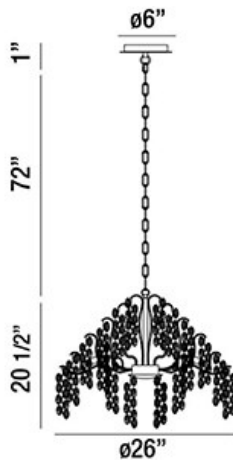

CAMPOBASSO, 26" ROUND CHANDELIER

PRODUCT DETAILS

No.	:	29059-010
Product Color	:	ANTIQUÉ GOLD
Product Material	:	METAL
Shade / Accent Colour	:	CLEAR/AMBER
Shade / Accent Material	:	HAND PRESSED GLASS
Diameter	:	26"
Height	:	20.5"
Overall Height	:	93.5"
Weight	:	23.1LBS

LIGHT SOURCE DETAILS

Number of Bulbs	:	8
Light Source	:	HALOGEN
Light Source Type	:	G9
Input Voltage	:	120V
Socket Type	:	G9
Wattage	:	40W
Total Wattage	:	320W
Bulb Included	:	YES
Dimmable	:	YES

OPTIONS AVAILABLE

ITEM NO.	FINISH	SHADE
29059-010	ANTIQUÉ GOLD	CLEAR/AMBER

TECHNICAL DETAILS

Light Direction	:	DOWN
Hanging Support Type	:	CHAIN
Hanging Support Length	:	72"
Canopy / Backplate Height	:	1"
Canopy / Backplate Dia.	:	6"
Adjustable Lamp Head	:	NO
IP Rating	:	DRY
Location	:	DRY
Approval	:	