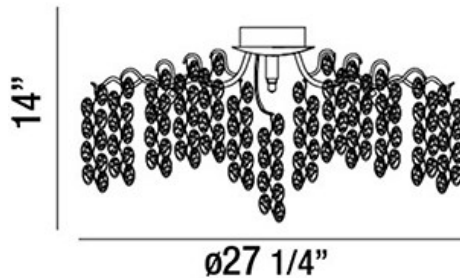

CAMPOBASSO, 27" CEILING MOUNT

PRODUCT DETAILS

No.	:	29057-016
Product Color	:	ANTIQUÉ GOLD
Product Material	:	METAL
Shade / Accent Colour	:	CLEAR/AMBER
Shade / Accent Material	:	HAND PRESSED GLASS
Diameter	:	27.25"
Height	:	14"
Overall Height	:	14.75"
Weight	:	20LBS

LIGHT SOURCE DETAILS

Number of Bulbs	:	7
Light Source	:	HALOGEN
Light Source Type	:	G9
Input Voltage	:	120V
Socket Type	:	G9
Wattage	:	40W
Total Wattage	:	280W
Bulb Included	:	YES
Dimmable	:	YES

OPTIONS AVAILABLE

ITEM NO.	FINISH	SHADE
29057-016	ANTIQUÉ GOLD	CLEAR/AMBER

TECHNICAL DETAILS

Light Direction	:	DOWN
Adjustable Lamp Head	:	NO
IP Rating	:	DRY
Location	:	DRY
Approval	:	

PROJECT INFORMATION

 Job Name: Date: Type: