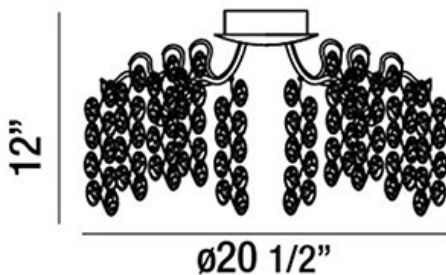

CAMPOBASSO, 5-LIGHT 21IN FLUSH MOUNT

PRODUCT DETAILS

No.	:	29056-019
Product Color	:	GOLD
Product Material	:	METAL
Shade / Accent Colour	:	AMBER
Shade / Accent Material	:	GLASS
Diameter	:	20.5"
Height	:	12"
Overall Height	:	12.75"
Weight	:	11.6LBS

LIGHT SOURCE DETAILS

Number of Bulbs	:	5
Light Source Type	:	G9
Input Voltage	:	120V
Socket Type	:	G9
Wattage	:	5 X 40W
Total Wattage	:	200W
Bulb Included	:	YES
Dimmable	:	YES

OPTIONS AVAILABLE

ITEM NO.	FINISH	SHADE
29056-019	GOLD	CLEAR/AMBER

TECHNICAL DETAILS

Light Direction	:	DOWN
Hanging Support Type	:	J-BOX
Canopy / Backplate Height	:	1"
Canopy / Backplate Dia.	:	6"
Adjustable Lamp Head	:	NO
IP Rating	:	IP22
Location	:	DRY
Approval	:	
Beam Angle	:	360