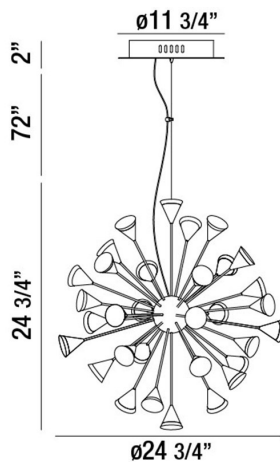

ESPLO, 25" ROUND CHANDELIER

PRODUCT DETAILS

No.	:	29027-019
Product Color	:	CHROME
Product Material	:	METAL
Shade / Accent Colour	:	FROSTED
Shade / Accent Material	:	ACRYLIC
Diameter	:	24.75"
Height	:	24.75"
Overall Height	:	98.75"
Weight	:	12.3lbs

LIGHT SOURCE DETAILS

Light Source Type	:	INTEGRATED LED
Input Voltage	:	120V
Bulb Voltage	:	120V
Socket Type	:	LED
Total Wattage	:	70W
Initial Lumens	:	5560lm
Kelvin	:	3000K
CRI	:	80+
Dimmable	:	Yes

OPTIONS AVAILABLE

ITEM NO.	FINISH	SHADE
29027-019	CHROME	FROSTED

TECHNICAL DETAILS

Light Direction	:	Up and Down
Hanging Support Type	:	AIRCRAFT CABLE
Hanging Support Length	:	72"
Canopy / Backplate Height	:	2"
Canopy / Backplate Dia.	:	11.75"
Adjustable Lamp Head	:	No
Location	:	DRY
Approval	:	