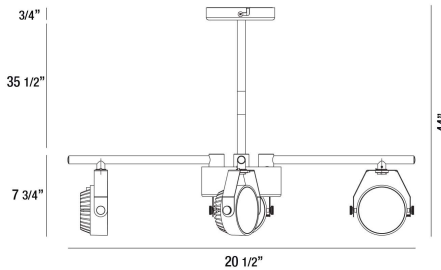

29010, 4+1-LIGHT 45W

PRODUCT DETAILS

No.	:	29010-011
Product Color	:	WHITE
Length	:	20.5"
Height	:	44"
Weight	:	4.8lbs

LIGHT SOURCE DETAILS

Light Source Type	:	INTEGRATED LED
Input Voltage	:	120V
Bulb Voltage	:	120V
Socket Type	:	LED
Total Wattage	:	45W
Initial Lumens	:	3200lm
Kelvin	:	3000K
CRI	:	80
Dimmable	:	Yes

TECHNICAL DETAILS

Light Direction	:	Down
Adjustable Lamp Head	:	Yes
Approval	:	
Title 24	:	Yes
Beam Angle	:	120
Vertical Adjustment	:	90
Horizontal Adjustment	:	340

OPTIONS AVAILABLE

ITEM NO.	FINISH	SHADE
29010-011	WHITE	
29010-028	SATIN NICKEL	