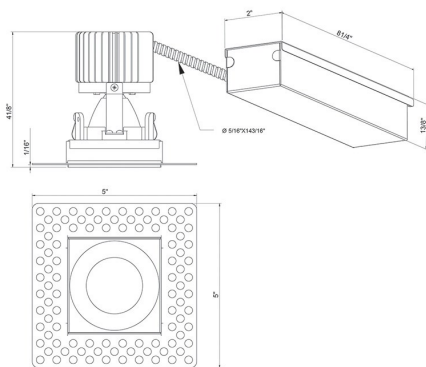

28717-35, AMIGO 3" SQUARE TRIMLESS DOWNLIGHT, 15W LED

PRODUCT DETAILS

No.	:	28717-35-010
Product Color	:	WHITE
Shade / Accent Colour	:	WHITE
Length	:	2.75"
Width	:	2.75"
Height	:	4.125"
Weight	:	1.6lbs

LIGHT SOURCE DETAILS

Light Source Type	:	INTEGRATED LED
Input Voltage	:	120V/277VV
Bulb Voltage	:	120V
Socket Type	:	LED
Total Wattage	:	15W
Total Lumen	:	1290lm
Kelvin	:	3500K
CRI	:	90
Dimmable	:	Yes

Options Available

ITEM NO.	FINISH	SHADE
28717-35-010	WHITE	WHITE
28717-35-024	BLACK	BLACK

TECHNICAL DETAILS

Light Direction	:	Down
Adjustable Lamp Head	:	No
Location	:	DRY
Approval	:	
Title 24	:	Yes
Beam Angle	:	40
Cut Hole Length	:	3"
Cut Hole Width	:	3"

PROJECT INFORMATION

 Job Name: Date: Type: