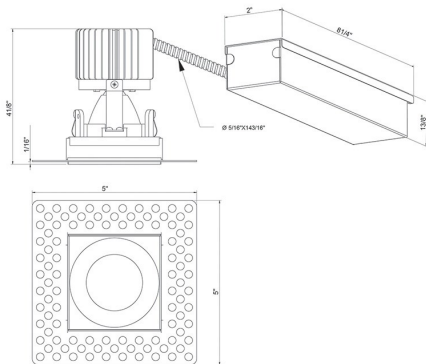

28717-30, AMIGO 3" SQUARE TRIMLESS DOWNLIGHT, 15W LED

PRODUCT DETAILS

No.	:	28717-30-024
Product Color	:	BLACK
Shade / Accent Colour	:	BLACK
Length	:	2.75"
Width	:	2.75"
Height	:	4.125"
Weight	:	1.6lbs

LIGHT SOURCE DETAILS

Light Source Type	:	INTEGRATED LED
Input Voltage	:	120V/277VV
Bulb Voltage	:	120V
Socket Type	:	LED
Total Wattage	:	15W
Initial Lumens	:	1290lm
Kelvin	:	3000K
CRI	:	90
Dimmable	:	Yes

OPTIONS AVAILABLE

ITEM NO.	FINISH	SHADE
28717-30-010	WHITE	WHITE
28717-30-024	BLACK	BLACK

TECHNICAL DETAILS

Light Direction	:	Down
Adjustable Lamp Head	:	No
Location	:	DRY
Approval	:	
Title 24	:	Yes
Beam Angle	:	40
Cut Hole Length	:	3"
Cut Hole Width	:	3"

PROJECT INFORMATION

 Job Name: Date: Category: