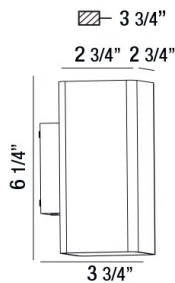

LUNGO, LED OUTDOOR WALL MOUNT

PRODUCT DETAILS

No.	:	28302-018
Product Color	:	SILVER
Shade / Accent Colour	:	FROST PC
Width	:	2.75"
Height	:	6.25"
Ext	:	3.75"
Weight	:	1.5lbs

LIGHT SOURCE DETAILS

Light Source Type	:	INTEGRATED LED
Input Voltage	:	120V
Bulb Voltage	:	120V
Socket Type	:	LED
Total Wattage	:	14W
Initial Lumens	:	830lm
Kelvin	:	3000K
CRI	:	80
Dimmable	:	No

OPTIONS AVAILABLE

ITEM NO.	FINISH	SHADE
28302-018	SILVER	FROST PC

TECHNICAL DETAILS

Light Direction	:	Up
Canopy / Backplate Length	:	1.31"
Canopy / Backplate Width	:	2.96"
Driver	:	Electronic driver 120V 50/60Hz
Adjustable Lamp Head	:	No
IP Rating	:	54
Location	:	WET
Approval	:	
Title 24	:	Yes