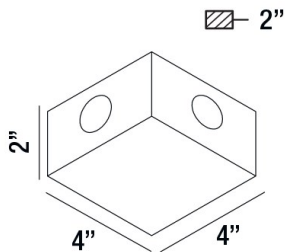

PIKE, LED OUTDOOR WALL MOUNT

PRODUCT DETAILS

No.	:	28297-024
Product Color	:	GRAPHITE GREY
Shade / Accent Colour	:	FROST PC
Length	:	4"
Width	:	4"
Height	:	2"
Weight	:	1lbs

LIGHT SOURCE DETAILS

Light Source Type	:	INTEGRATED LED
Input Voltage	:	120V
Bulb Voltage	:	120V
Socket Type	:	LED
Total Wattage	:	4W
Total Lumen	:	320lm
Kelvin	:	3000K
CRI	:	80
Dimmable	:	No

Options Available

ITEM NO.	FINISH	SHADE
28297-017	MARINE GREY	FROST PC
28297-024	GRAPHITE GREY	FROST PC

TECHNICAL DETAILS

Light Direction	:	Up and Down
Canopy / Backplate Dia.	:	3.72"
Driver	:	Electronic driver 120V 50/60Hz
Adjustable Lamp Head	:	No
IP Rating	:	54
Location	:	WET
Approval	:	
Title 24	:	Yes