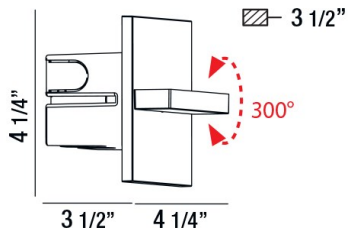

PERMA, LED OUTDOOR IN-WALL

PRODUCT DETAILS

No.	:	28294-023
Product Color	:	GRAPHITE GREY
Shade / Accent Colour	:	FROST PC
Width	:	4.25"
Height	:	4.25"
Ext	:	3.5"
Weight	:	1lbs

LIGHT SOURCE DETAILS

Light Source Type	:	INTEGRATED LED
Input Voltage	:	120V
Bulb Voltage	:	120V
Socket Type	:	LED
Total Wattage	:	3W
Initial Lumens	:	90lm
Kelvin	:	3000K
CRI	:	80
Dimmable	:	No

OPTIONS AVAILABLE

ITEM NO.	FINISH	SHADE
28294-023	GRAPHITE GREY	FROST PC

TECHNICAL DETAILS

Light Direction	:	Down
Canopy / Backplate Length	:	3.97"
Canopy / Backplate Width	:	2.55"
Driver	:	Electronic driver 120V 50/60Hz
Adjustable Lamp Head	:	No
IP Rating	:	54
Location	:	WET
Approval	:	
Title 24	:	Yes