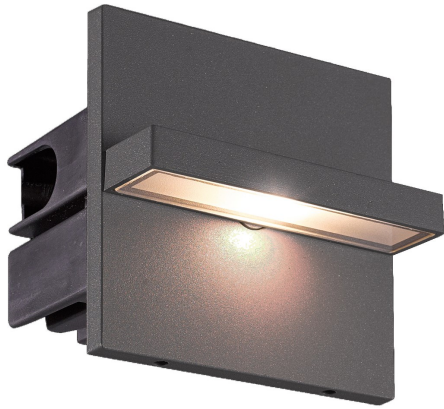

PERMA, LED OUTDOOR IN-WALL

PRODUCT DETAILS

No.	:	28294-023
Product Color	:	GRAPHITE GREY
Shade / Accent Colour	:	FROST PC
Width	:	4.25"
Height	:	4.25"
Ext	:	3.5"
Weight	:	1lbs

LIGHT SOURCE DETAILS

Light Source Type	:	INTEGRATED LED
Input Voltage	:	120V
Bulb Voltage	:	120V
Socket Type	:	LED
Total Wattage	:	3W
Initial Lumens	:	90lm
Kelvin	:	3000K
CRI	:	80
Dimmable	:	No

OPTIONS AVAILABLE

ITEM NO.	FINISH	SHADE
28294-023	GRAPHITE GREY	FROST PC

TECHNICAL DETAILS

Light Direction	:	Down
Canopy / Backplate Length	:	3.97"
Canopy / Backplate Width	:	2.55"
Driver	:	Electronic driver 120V 50/60Hz
Adjustable Lamp Head	:	No
IP Rating	:	54
Location	:	WET
Approval	:	
Title 24	:	Yes