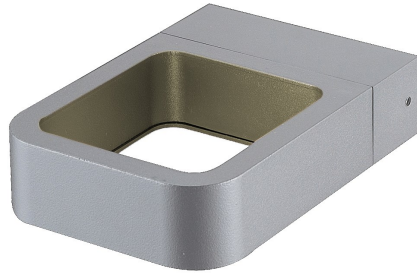

## STAPLE, 7W LED OUTDOOR WALL MOUNT, MARINE GREY

### OPTIONS AVAILABLE

ITEM NO.	FINISH	SHADE
28293-019	MARINE GREY	FROST PC
28293-026	GRAPHITE GREY	FROST PC

### PRODUCT DETAILS

No.	:	28293-019
Product Color	:	MARINE GREY
Shade / Accent Colour	:	FROST PC
Width	:	4.75"
Height	:	1.5"
Ext	:	7"
Weight	:	1.2lbs

### TECHNICAL DETAILS

Light Direction	:	Down
Canopy / Backplate Length	:	4.23"
Canopy / Backplate Width	:	1.1"
Adjustable Lamp Head	:	No
IP Rating	:	54
Location	:	WET
Approval	:	
Title 24	:	Yes