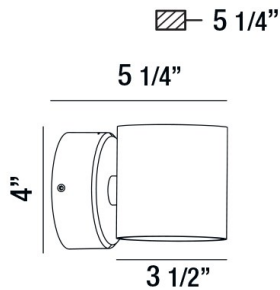

VOLUME, LED OUTDOOR WALL MOUNT

PRODUCT DETAILS

No.	:	28292-029
Product Color	:	GRAPHITE GREY
Shade / Accent Colour	:	ALUMINUM
Width	:	3.5"
Height	:	4"
Ext	:	5.25"
Weight	:	1.9LBS

LIGHT SOURCE DETAILS

Number of Bulbs	:	1
Light Source	:	LED
Light Source Type	:	INTEGRATED LED
Input Voltage	:	120V
Bulb Voltage	:	120V
Socket Type	:	LED
Wattage	:	1 X 7W
Total Wattage	:	7W
Kelvin	:	3000K
CRI	:	80
Bulb Included	:	YES
Dimmable	:	NO

OPTIONS AVAILABLE

ITEM NO.	FINISH	SHADE
28292-012	MARINE GREY	FROST PC
28292-029	GRAPHITE GREY	FROST PC
28292-041	BLACK	FROST PC

TECHNICAL DETAILS

Light Direction	:	DOWN
Canopy / Backplate Dia.	:	3.56"
Driver	:	ELECTRONIC DRIVER 120V 50/60HZ
Adjustable Lamp Head	:	NO
IP Rating	:	54
Location	:	WET
Approval	:	
Title 24	:	YES