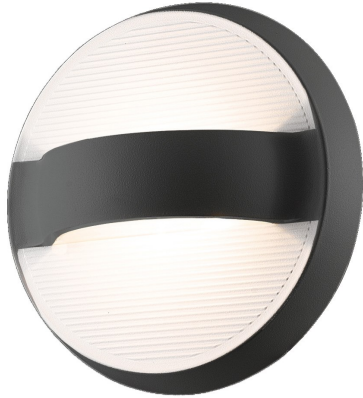

BAY, LED OUTDOOR WALL MOUNT

PRODUCT DETAILS

No.	:	28274-025
Product Color	:	GRAPHITE GREY
Shade / Accent Colour	:	FROST PC
Diameter	:	3.25"
Height	:	7"
Weight	:	1.4lbs

LIGHT SOURCE DETAILS

Light Source Type	:	INTEGRATED LED
Input Voltage	:	120V
Bulb Voltage	:	120V
Socket Type	:	LED
Total Wattage	:	7W
Initial Lumens	:	220lm
Kelvin	:	3000K
CRI	:	80
Dimmable	:	No

OPTIONS AVAILABLE

ITEM NO.	FINISH	SHADE
28274-025	GRAPHITE GREY	FROST PC

TECHNICAL DETAILS

Light Direction	:	Up and Down
Canopy / Backplate Dia.	:	5.24"
Driver	:	Electronic driver 120V 50/60Hz
Adjustable Lamp Head	:	No
IP Rating	:	54
Location	:	WET
Approval	:	
Title 24	:	Yes