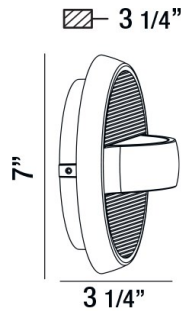

BAY, LED OUTDOOR WALL MOUNT

PRODUCT DETAILS

No.	:	28274-025
Product Color	:	GRAPHITE GREY
Shade / Accent Colour	:	FROST PC
Diameter	:	3.25"
Height	:	7"
Weight	:	1.4lbs

LIGHT SOURCE DETAILS

Light Source Type	:	INTEGRATED LED
Input Voltage	:	120V
Bulb Voltage	:	120V
Socket Type	:	LED
Total Wattage	:	7W
Initial Lumens	:	220lm
Kelvin	:	3000K
CRI	:	80
Dimmable	:	No

OPTIONS AVAILABLE

ITEM NO.	FINISH	SHADE
28274-025	GRAPHITE GREY	FROST PC

TECHNICAL DETAILS

Light Direction	:	Up and Down
Canopy / Backplate Dia.	:	5.24"
Driver	:	Electronic driver 120V 50/60Hz
Adjustable Lamp Head	:	No
IP Rating	:	54
Location	:	WET
Approval	:	
Title 24	:	Yes