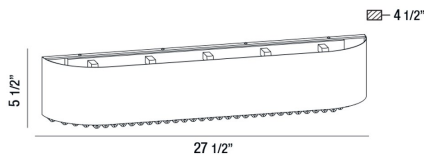

CARA, 28" VANITY LIGHT

PRODUCT DETAILS

No.	:	28234-012
Product Color	:	SATIN NICKEL
Product Material	:	METAL
Shade / Accent Colour	:	CLEAR
Shade / Accent Material	:	CRYSTAL
Width	:	27.5"
Height	:	5.5"
Ext	:	4.5"
Weight	:	10.5LBS

OPTIONS AVAILABLE

ITEM NO.	FINISH	SHADE
28234-012	SATIN NICKEL	CLEAR

TECHNICAL DETAILS

Light Direction	:	DOWN
Canopy / Backplate Length	:	23.5"
Canopy / Backplate Height	:	1"
Canopy / Backplate Width	:	4.25"
Adjustable Lamp Head	:	NO
IP Rating	:	DAMP
Location	:	DAMP
Approval	:	