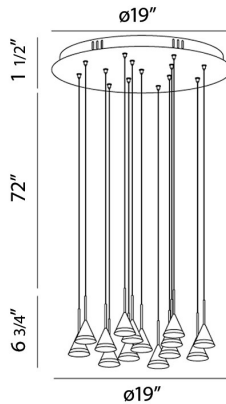

ALBION, 19" ROUND CHANDELIER

PRODUCT DETAILS

No.	:	28177-012
Product Color	:	WHITE
Product Material	:	METAL
Shade / Accent Colour	:	FROSTED
Shade / Accent Material	:	ACRYLIC
Diameter	:	19"
Height	:	6.75"
Overall Height	:	80.25"
Weight	:	12.9lbs

LIGHT SOURCE DETAILS

Light Source Type	:	INTEGRATED LED
Input Voltage	:	120V
Bulb Voltage	:	120V
Socket Type	:	LED
Total Wattage	:	30W
Initial Lumens	:	2200lm
Kelvin	:	4200K
CRI	:	80+
Dimmable	:	Yes

OPTIONS AVAILABLE

ITEM NO. 28177-012	FINISH WHITE	SHADE FROSTED
------------------------------	------------------------	-------------------------

TECHNICAL DETAILS

Light Direction	:	Down
Hanging Support Type	:	WIRE
Hanging Support Length	:	72"
Canopy / Backplate Height	:	1.5"
Canopy / Backplate Dia.	:	19"
Adjustable Lamp Head	:	No
Location	:	DRY
Approval	:	