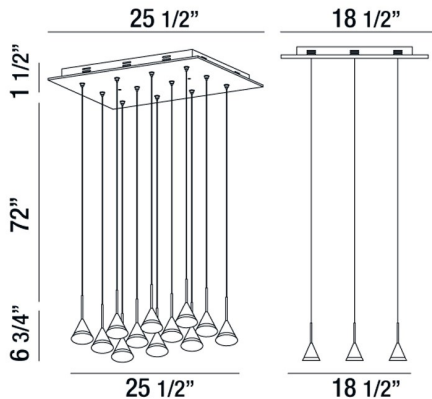

ALBION, 26" RECTANGULAR CHANDELIER

PRODUCT DETAILS

No.	:	28176-022
Product Color	:	BLACK
Product Material	:	METAL
Shade / Accent Colour	:	FROSTED
Shade / Accent Material	:	ACRYLIC
Length	:	25.5"
Width	:	18.5"
Height	:	6.75"
Overall Height	:	80.25"
Weight	:	12.5lbs

ITEM NO.	FINISH	SHADE
28176-015	WHITE	FROSTED
28176-022	BLACK	FROSTED

TECHNICAL DETAILS

Light Direction	:	Down
Hanging Support Type	:	WIRE
Hanging Support Length	:	72"
Canopy / Backplate Length	:	25.5"
Canopy / Backplate Height	:	1.5"
Canopy / Backplate Width	:	18.5"
Adjustable Lamp Head	:	No
Location	:	DRY
Approval	:	