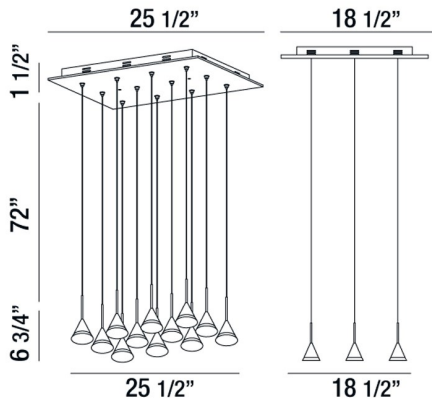

ALBION, 26" RECTANGULAR CHANDELIER

PRODUCT DETAILS

No.	:	28176-015
Product Color	:	WHITE
Product Material	:	METAL
Shade / Accent Colour	:	FROSTED
Shade / Accent Material	:	ACRYLIC
Length	:	25.5"
Width	:	18.5"
Height	:	6.75"
Overall Height	:	80.25"
Weight	:	12.5lbs

ITEM NO.	FINISH	SHADE
28176-015	WHITE	FROSTED
28176-022	BLACK	FROSTED

TECHNICAL DETAILS

Light Direction	:	Down
Hanging Support Type	:	WIRE
Hanging Support Length	:	72"
Canopy / Backplate Length	:	25.5"
Canopy / Backplate Height	:	1.5"
Canopy / Backplate Width	:	18.5"
Adjustable Lamp Head	:	No
Location	:	DRY
Approval	:	