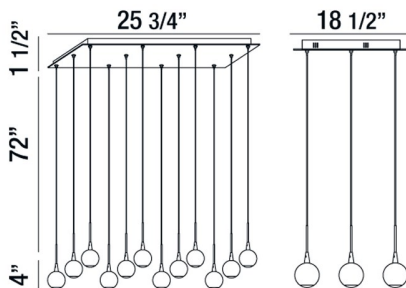

PATRUNO, 26" RECTANGULAR CHANDELIER

PRODUCT DETAILS

No.	:	28171-010
Product Color	:	MATTE WHITE
Product Material	:	METAL
Shade / Accent Colour	:	FROSTED
Shade / Accent Material	:	ACRYLIC
Length	:	25.75"
Width	:	18.5"
Height	:	4"
Overall Height	:	77.5"
Weight	:	20.6lbs

LIGHT SOURCE DETAILS

Light Source Type	:	INTEGRATED LED
Input Voltage	:	120V
Bulb Voltage	:	120V
Socket Type	:	LED
Total Wattage	:	26W
Initial Lumens	:	1900lm
Kelvin	:	4200K
CRI	:	80+
Dimmable	:	Yes

OPTIONS AVAILABLE

ITEM NO.	FINISH	SHADE
28171-010	MATTE WHITE	FROSTED

TECHNICAL DETAILS

Light Direction	:	Down
Hanging Support Type	:	WIRE
Hanging Support Length	:	72"
Canopy / Backplate Length	:	25.75"
Canopy / Backplate Height	:	1.5"
Canopy / Backplate Width	:	18.5"
Adjustable Lamp Head	:	No
Location	:	DRY
Approval	:	