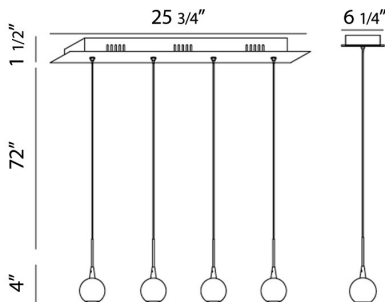

PATRUNO, 26" LINEAR CHANDELIER

PRODUCT DETAILS

No.	:	28167-013
Product Color	:	MATTE WHITE
Product Material	:	METAL
Shade / Accent Colour	:	FROSTED
Shade / Accent Material	:	ACRYLIC
Length	:	25.75"
Width	:	6.25"
Height	:	4"
Overall Height	:	77.5"
Weight	:	8.5LBS

LIGHT SOURCE DETAILS

Light Source Type	:	INTEGRATED LED
Input Voltage	:	120V
Bulb Voltage	:	120V
Socket Type	:	LED
Total Wattage	:	9W
Initial Lumens	:	640LM
Kelvin	:	4200K
CRI	:	80+
Dimmable	:	YES

OPTIONS AVAILABLE

ITEM NO.	FINISH	SHADE
28167-013	MATTE WHITE	FROSTED

TECHNICAL DETAILS

Light Direction	:	DOWN
Hanging Support Type	:	WIRE
Hanging Support Length	:	72"
Canopy / Backplate Length	:	25.75"
Canopy / Backplate Height	:	1.5"
Canopy / Backplate Width	:	6.25"
Adjustable Lamp Head	:	NO
IP Rating	:	DRY
Location	:	DRY
Approval	:	