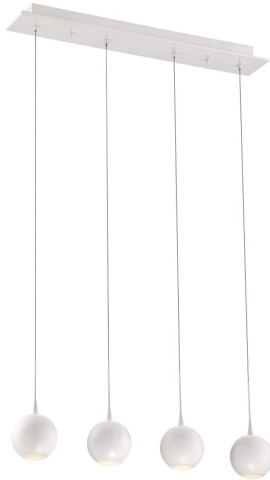

PATRUNO, 26" LINEAR CHANDELIER

PRODUCT DETAILS

No.	:	28167-013
Product Color	:	MATTE WHITE
Product Material	:	METAL
Shade / Accent Colour	:	FROSTED
Shade / Accent Material	:	ACRYLIC
Length	:	25.75"
Width	:	6.25"
Height	:	4"
Overall Height	:	77.5"
Weight	:	8.5LBS

LIGHT SOURCE DETAILS

Light Source Type	:	INTEGRATED LED
Input Voltage	:	120V
Bulb Voltage	:	120V
Socket Type	:	LED
Total Wattage	:	9W
Initial Lumens	:	640LM
Kelvin	:	4200K
CRI	:	80+
Dimmable	:	YES

OPTIONS AVAILABLE

ITEM NO.	FINISH	SHADE
28167-013	MATTE WHITE	FROSTED

TECHNICAL DETAILS

Light Direction	:	DOWN
Hanging Support Type	:	WIRE
Hanging Support Length	:	72"
Canopy / Backplate Length	:	25.75"
Canopy / Backplate Height	:	1.5"
Canopy / Backplate Width	:	6.25"
Adjustable Lamp Head	:	NO
IP Rating	:	DRY
Location	:	DRY
Approval	:	