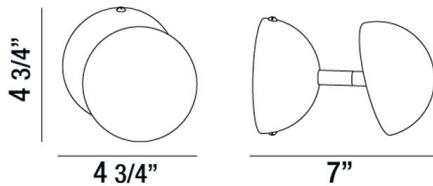

### PRODUCT DETAILS

No.	:	28157-014
Product Color	:	CHROME
Product Material	:	METAL
Shade / Accent Colour	:	CHROME
Shade / Accent Material	:	METAL
Width	:	4.75"
Height	:	4.75"
Ext	:	7"
Weight	:	1.3LBS
Shade Diameter	:	4.75"

### TECHNICAL DETAILS

Canopy / Backplate Height	:	2.5"
Canopy / Backplate Dia.	:	4.68"
Adjustable Lamp Head	:	YES
IP Rating	:	DRY
Location	:	DRY
Approval	:	