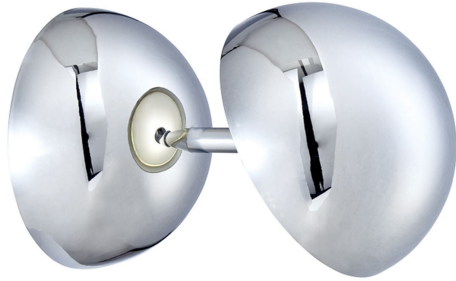

## NOBLE, WALL MOUNT

### PRODUCT DETAILS

No.	:	28157-014
Product Color	:	CHROME
Product Material	:	METAL
Shade / Accent Colour	:	CHROME
Shade / Accent Material	:	METAL
Width	:	4.75"
Height	:	4.75"
Ext	:	7"
Weight	:	1.3LBS
Shade Diameter	:	4.75"

### OPTIONS AVAILABLE

ITEM NO.	FINISH	SHADE
28157-014	CHROME	POLISHED CHROME

### TECHNICAL DETAILS

Canopy / Backplate Height	:	2.5"
Canopy / Backplate Dia.	:	4.68"
Adjustable Lamp Head	:	YES
IP Rating	:	DRY
Location	:	DRY
Approval	:	