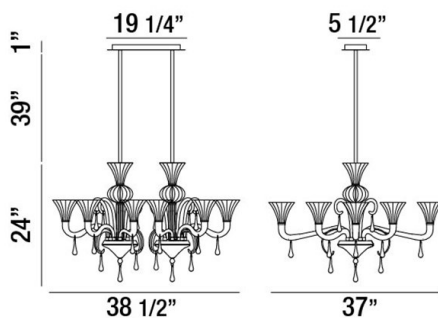

GLORIA, 39" OVAL CHANDELIER

PRODUCT DETAILS

No.	:	28051-015
Product Color	:	CHROME
Product Material	:	METAL
Shade / Accent Colour	:	CLEAR
Shade / Accent Material	:	BLOWN GLASS
Length	:	38.5"
Width	:	37"
Height	:	24"
Overall Height	:	64"
Weight	:	39.6lbs

LIGHT SOURCE DETAILS

Number of Bulbs	:	10
Light Source	:	Incandescent
Light Source Type	:	B10
Input Voltage	:	120V
Bulb Voltage	:	120V
Socket Type	:	E12
Wattage	:	60W
Total Wattage	:	600W
Bulb Included	:	No
Dimmable	:	Yes

OPTIONS AVAILABLE

ITEM NO.	FINISH	SHADE
28051-015	CHROME	CLEAR

TECHNICAL DETAILS

Light Direction	:	Up and Down
Hanging Support Type	:	ROD
Hanging Support Length	:	39"
Rods Included	:	3"+6"+12"+18"
Canopy / Backplate Length	:	19.25"
Canopy / Backplate Height	:	1"
Canopy / Backplate Width	:	5.5"
Adjustable Lamp Head	:	No
Location	:	DRY
Approval	:	