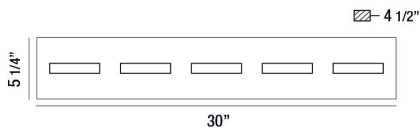

OLSON, 5-LIGHT 30IN INTEGRATED LED VANITY

PRODUCT DETAILS

No.	:	28022-025
Product Color	:	MATTE BLACK
Product Material	:	METAL
Shade / Accent Colour	:	WHITE
Shade / Accent Material	:	ACRYLIC
Length	:	30"
Width	:	30"
Height	:	5.25"
Overall Height	:	5.25"
Ext	:	4.5"
Weight	:	6.2LBS

OPTIONS AVAILABLE

ITEM NO.	FINISH	SHADE
28022-015	CHROME	FROSTED
28022-025	MATTE BLACK	FROSTED

TECHNICAL DETAILS

Light Direction	:	UP AND DOWN
Hanging Support Type	:	J-BOX
Canopy / Backplate Length	:	29.5"
Canopy / Backplate Height	:	4.5"
Canopy / Backplate Width	:	1.25"
Adjustable Lamp Head	:	NO
IP Rating	:	IP22
Location	:	DAMP
Approval	:	
Title 24	:	YES
Beam Angle	:	360