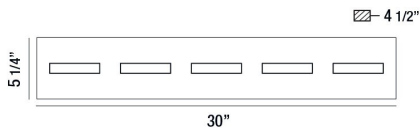

### PRODUCT DETAILS

No.	:	28022-015
Product Color	:	CHROME
Product Material	:	METAL
Shade / Accent Colour	:	WHITE
Shade / Accent Material	:	ACRYLIC
Length	:	30"
Width	:	30"
Height	:	5.25"
Overall Height	:	5.25"
Ext	:	4.5"
Weight	:	6.2LBS

### TECHNICAL DETAILS

Light Direction	:	UP AND DOWN
Hanging Support Type	:	J-BOX
Canopy / Backplate Length	:	29.5"
Canopy / Backplate Height	:	4.5"
Canopy / Backplate Width	:	1.25"
Adjustable Lamp Head	:	NO
IP Rating	:	IP22
Location	:	DAMP
Approval	:	
Title 24	:	YES
Beam Angle	:	360