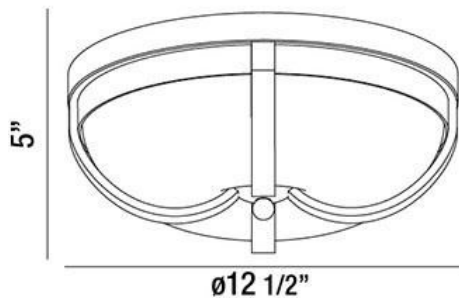

ANDREW, 13" CEILING MOUNT

PRODUCT DETAILS

No.	:	26637-020
Product Color	:	BRONZE
Product Material	:	METAL
Shade / Accent Colour	:	OPAL WHITE
Shade / Accent Material	:	GLASS
Diameter	:	12.5"
Height	:	5"
Weight	:	5.1LBS

LIGHT SOURCE DETAILS

Light Source Type	:	INTEGRATED LED
Input Voltage	:	120V
Bulb Voltage	:	120V
Total Wattage	:	16W
Initial Lumens	:	1300LM
Kelvin	:	3000K
CRI	:	85+
Dimmable	:	YES

OPTIONS AVAILABLE

ITEM NO. 26637-020	FINISH BRONZE	SHADE OPAL WHITE
------------------------------	-------------------------	----------------------------

TECHNICAL DETAILS

Light Direction	:	DOWN
Canopy / Backplate Height	:	1"
Canopy / Backplate Dia.	:	12.5"
Adjustable Lamp Head	:	NO
IP Rating	:	DRY
Approval	:	

PROJECT INFORMATION

 Job Name: Date: Type:

 Comments: