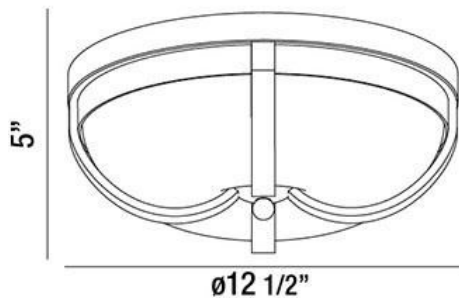

## ANDREW, 13" CEILING MOUNT

### PRODUCT DETAILS

No.	:	26637-020
Product Color	:	BRONZE
Product Material	:	METAL
Shade / Accent Colour	:	GLASS
Shade / Accent Material	:	GLASS
Diameter	:	12.5"
Height	:	5"
Weight	:	5.1LBS

### TECHNICAL DETAILS

Light Direction	:	DOWN
Canopy / Backplate Height	:	1"
Canopy / Backplate Dia.	:	12.5"
Adjustable Lamp Head	:	NO
IP Rating	:	DRY
Approval	:	