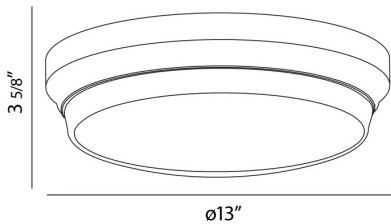

JANE, 13" CEILING MOUNT

PRODUCT DETAILS

No.	:	26634-036
Product Color	:	CHROME
Product Material	:	METAL
Shade / Accent Colour	:	OPAL WHITE
Shade / Accent Material	:	GLASS
Diameter	:	13"
Height	:	3.63"
Weight	:	2.3lbs

LIGHT SOURCE DETAILS

Light Source Type	:	INTEGRATED LED
Input Voltage	:	120V
Bulb Voltage	:	120V
Total Wattage	:	12W
Initial Lumens	:	1000lm
Kelvin	:	3000K
CRI	:	85+
Dimmable	:	Yes

OPTIONS AVAILABLE

ITEM NO.	FINISH	SHADE
26634-012	BRONZE	OPAL WHITE
26634-029	SATIN NICKEL	OPAL WHITE
26634-036	CHROME	OPAL WHITE

TECHNICAL DETAILS

Canopy / Backplate Height	:	1"
Canopy / Backplate Dia.	:	12.5"
Adjustable Lamp Head	:	No
Approval	:	

PROJECT INFORMATION

Job Name: Date: Category:

Comments: