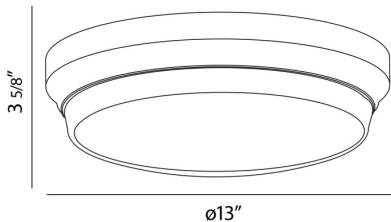

JANE, 13" CEILING MOUNT

PRODUCT DETAILS

No.	:	26634-012
Product Color	:	BRONZE
Product Material	:	METAL
Shade / Accent Colour	:	OPAL WHITE
Shade / Accent Material	:	GLASS
Diameter	:	13"
Height	:	3.63"
Weight	:	2.3lbs

LIGHT SOURCE DETAILS

Light Source Type	:	INTEGRATED LED
Input Voltage	:	120V
Bulb Voltage	:	120V
Total Wattage	:	12W
Initial Lumens	:	1000lm
Kelvin	:	3000K
CRI	:	85+
Dimmable	:	Yes

OPTIONS AVAILABLE

ITEM NO.	FINISH	SHADE
26634-012	BRONZE	OPAL WHITE

TECHNICAL DETAILS

Canopy / Backplate Height	:	1"
Canopy / Backplate Dia.	:	12.5"
Adjustable Lamp Head	:	No
Approval	:	

PROJECT INFORMATION

 Job Name: Date: Category:

 Comments: